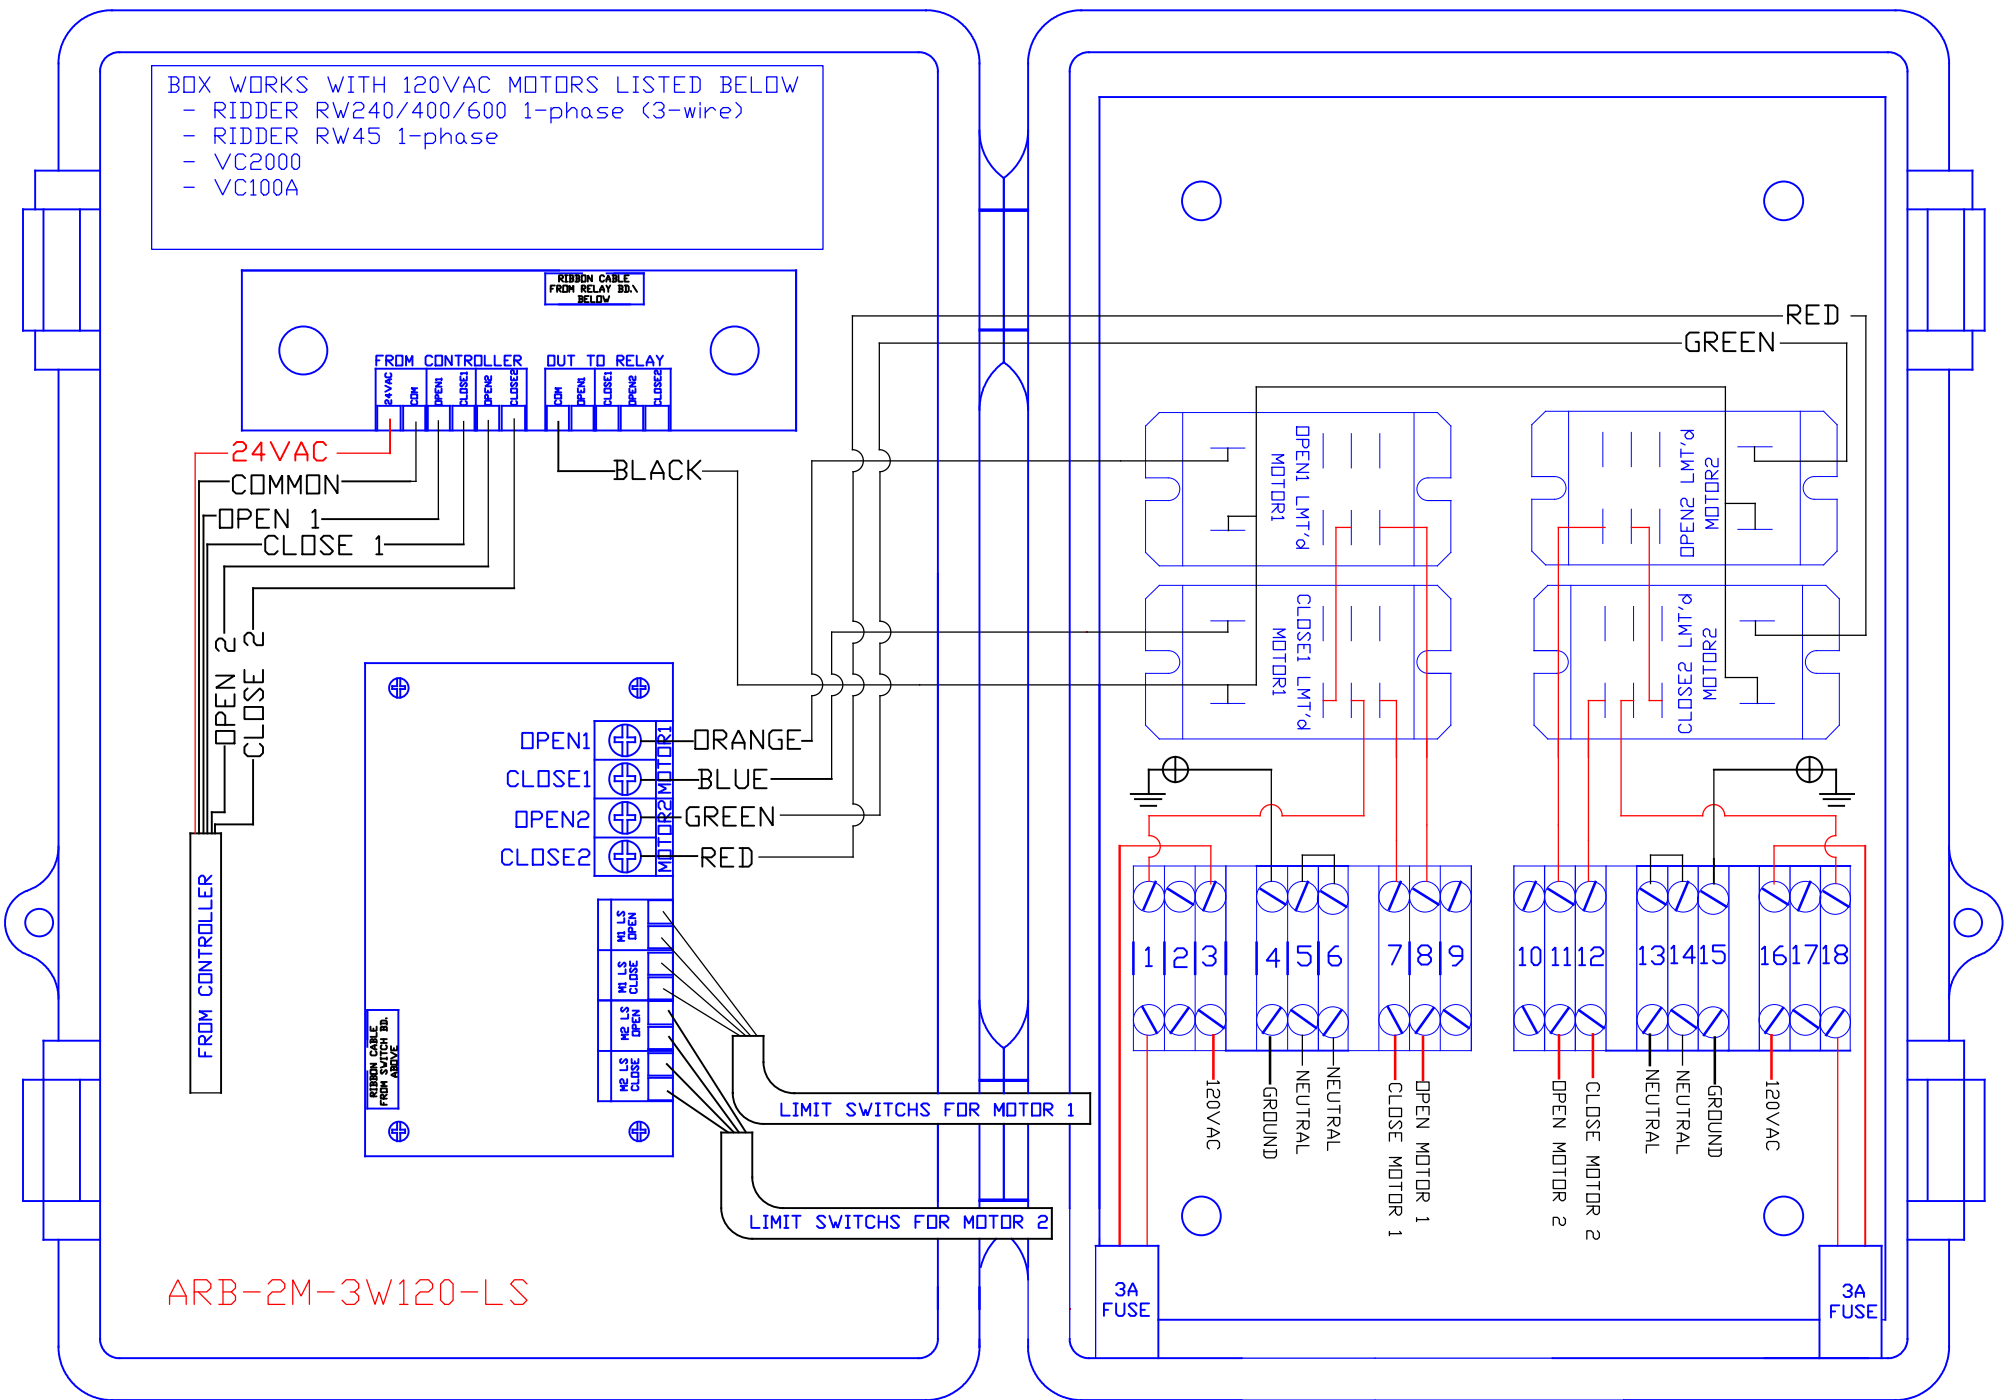

BDX WORKS WITH 120VAC MOTORS LISTED BELOW

- RIDDER RW240/400/600 1-phase (3-wire)
- RIDDER RW45 1-phase
- VC2000
- VC100A

ARB-2M-3W120-LS

- RECOMMENDED WIRING IS TO PUT EACH MOTOR ON ITS OWN BREAKER
- MAY HAVE TO INCREASE FUSE RATING FOR MOTOR PROTECTION