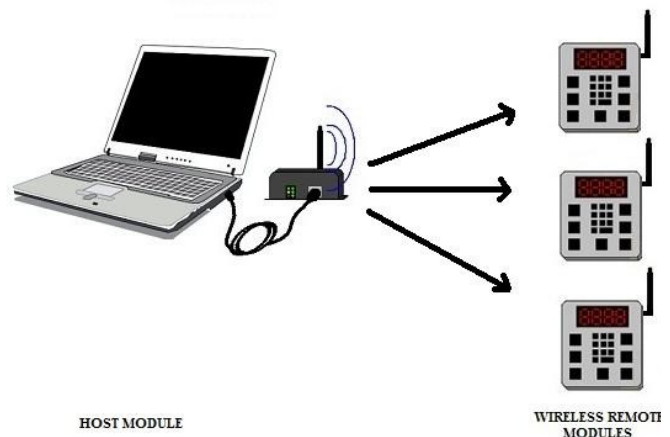

Computer Interface System

Radio Link

BARTLETT

— INSTRUMENT COMPANY —

Connect your greenhouse controllers to your computer for use with CIS with this easy to use device!

- Easy to use and install!
- Replace wires = saving \$\$
- Compatible with CIS
- Multichannel (hoppers) and encryption for security
- Radio to RS485
- Communication rate of 9600 baud
- High-gain antennas and repeaters available to extend range

With standard antenna*:

Indoor range**: 450' (140m)

Outdoor range**: 1.8 miles (3km)

*1/2 dipole whip antenna

**specified by radio module manufacturer

Contact us at:

P.O. Box 445
1032 Avenue H
Fort Madison, IA 52627
1-888-404-9026
www.bartinst.com